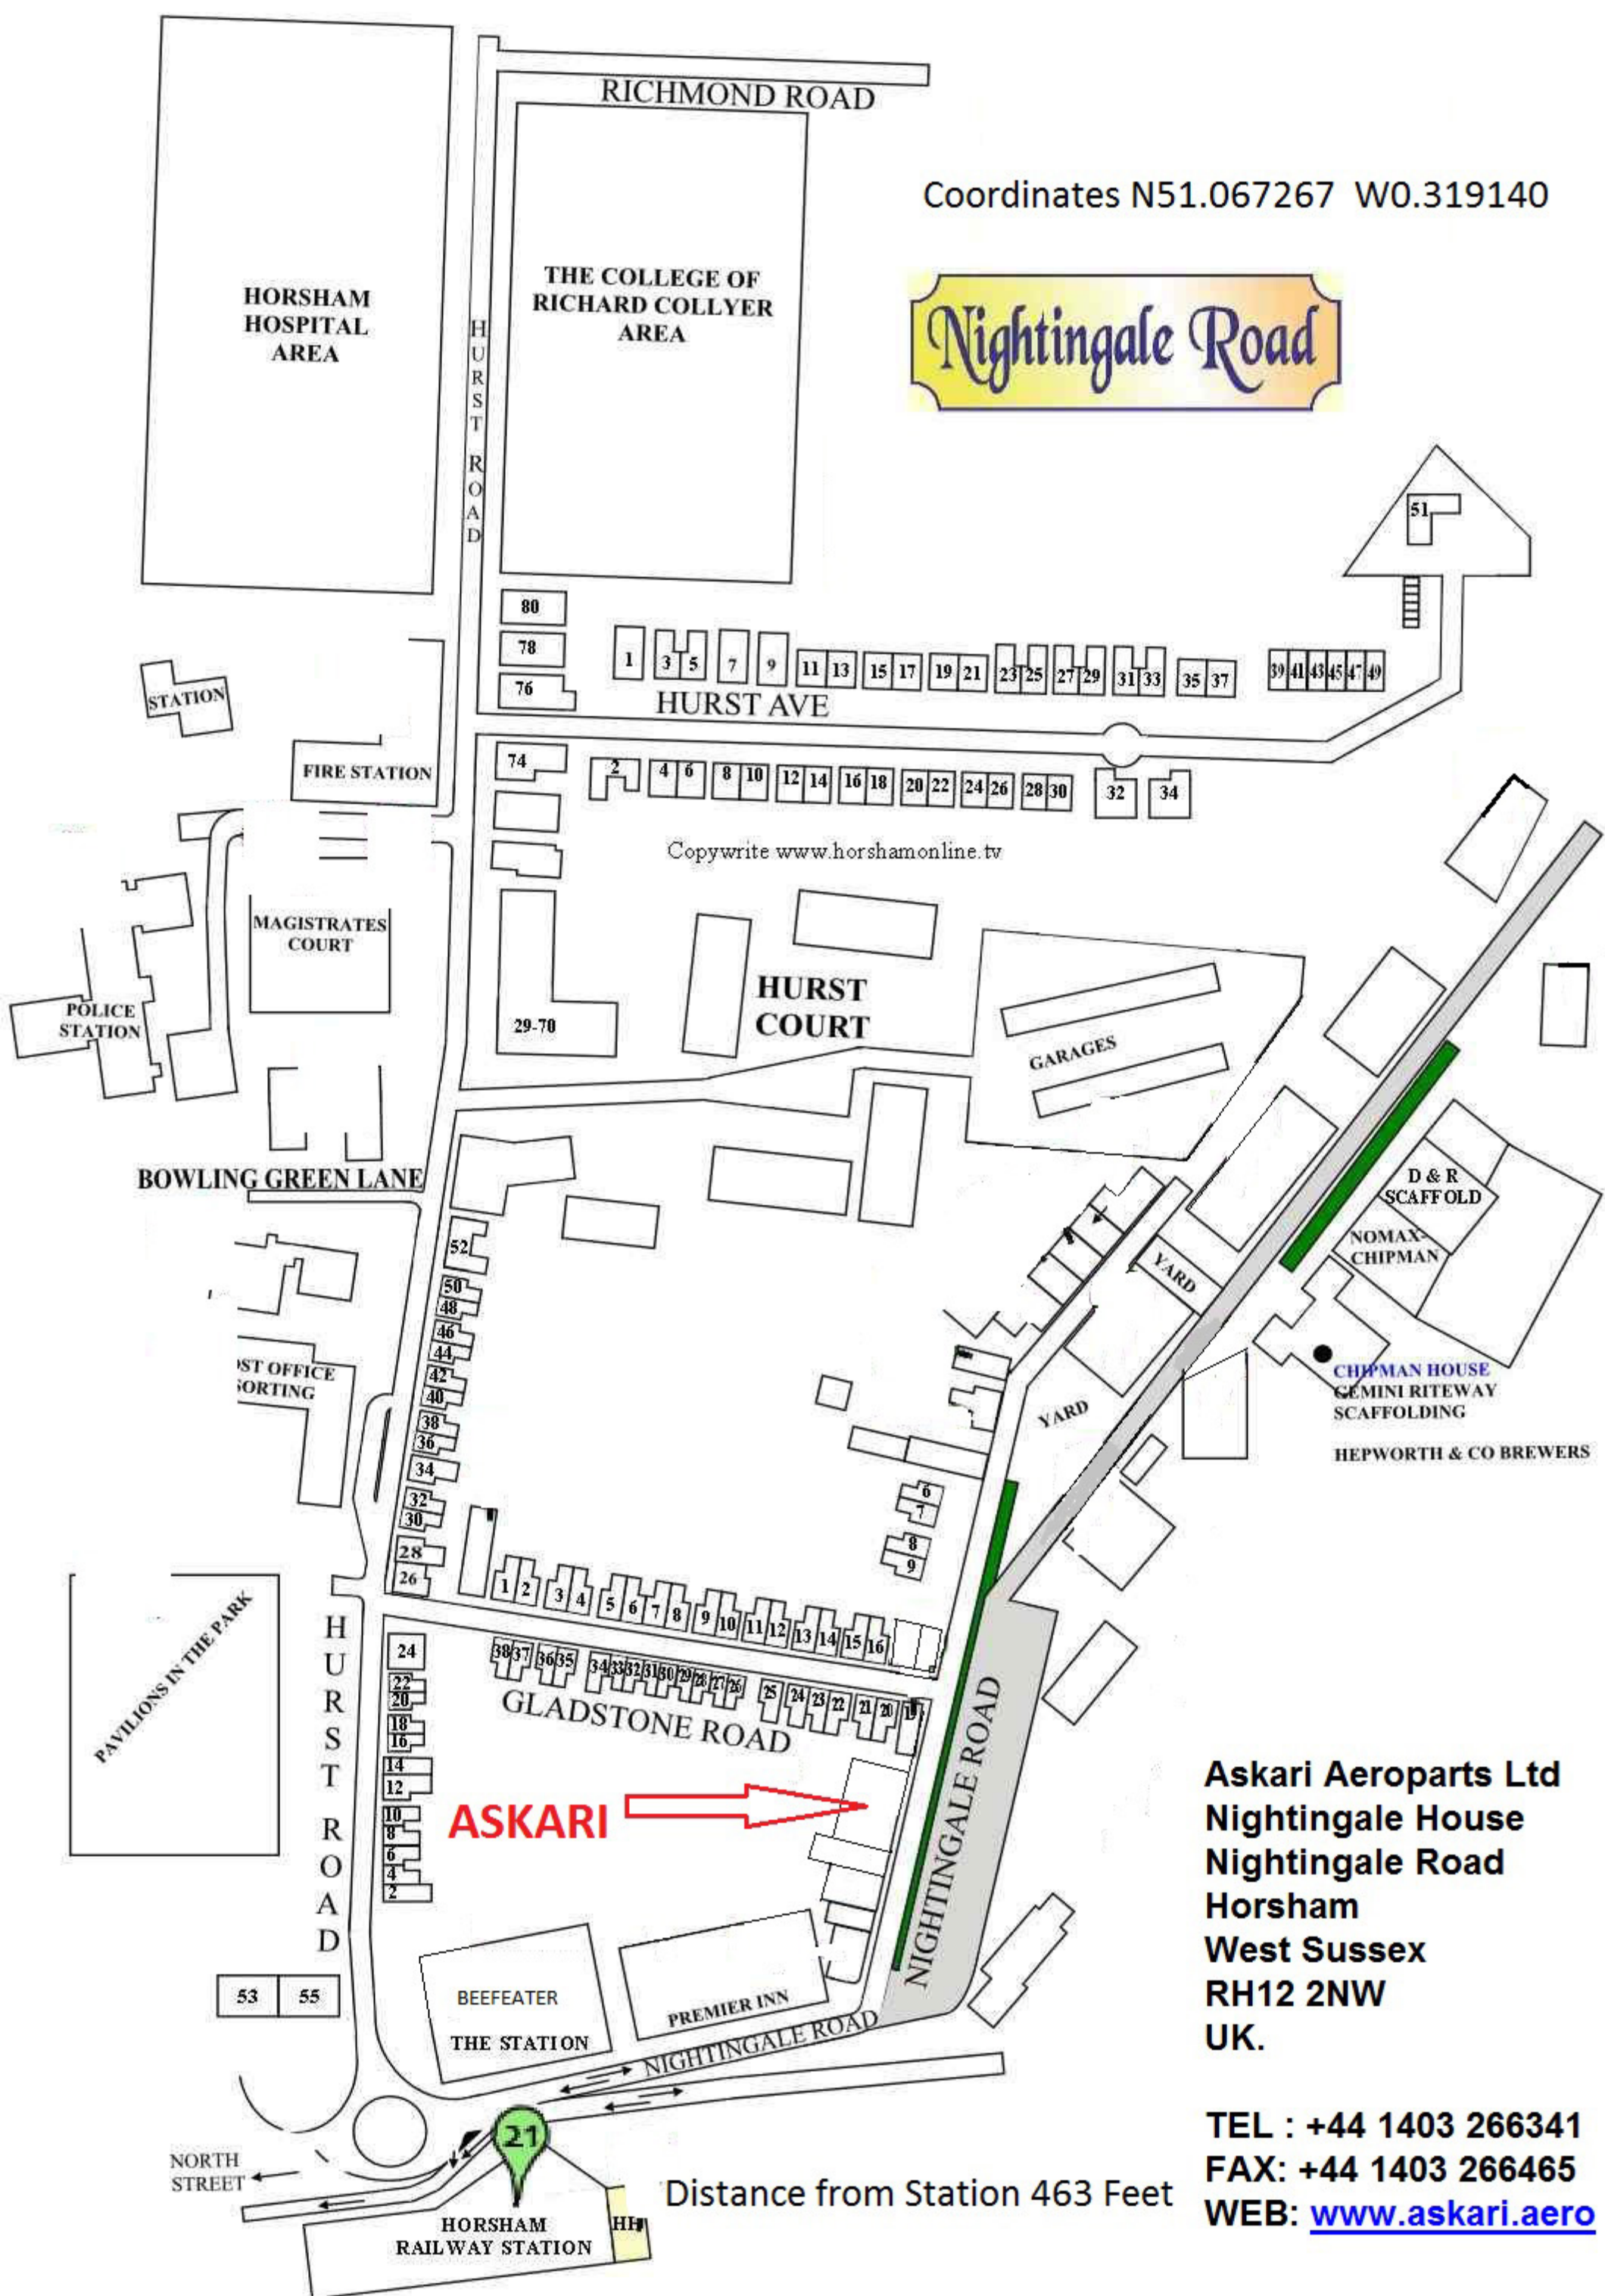

Coordinates N51.067267 W0.319140

Nightingale Road

Askari Aeroparts Ltd
Nightingale House
Nightingale Road
Horsham
West Sussex
RH12 2NW
UK.

TEL : +44 1403 266341
FAX: +44 1403 266465
WEB: www.askari.aero

Distance from Station 463 Feet